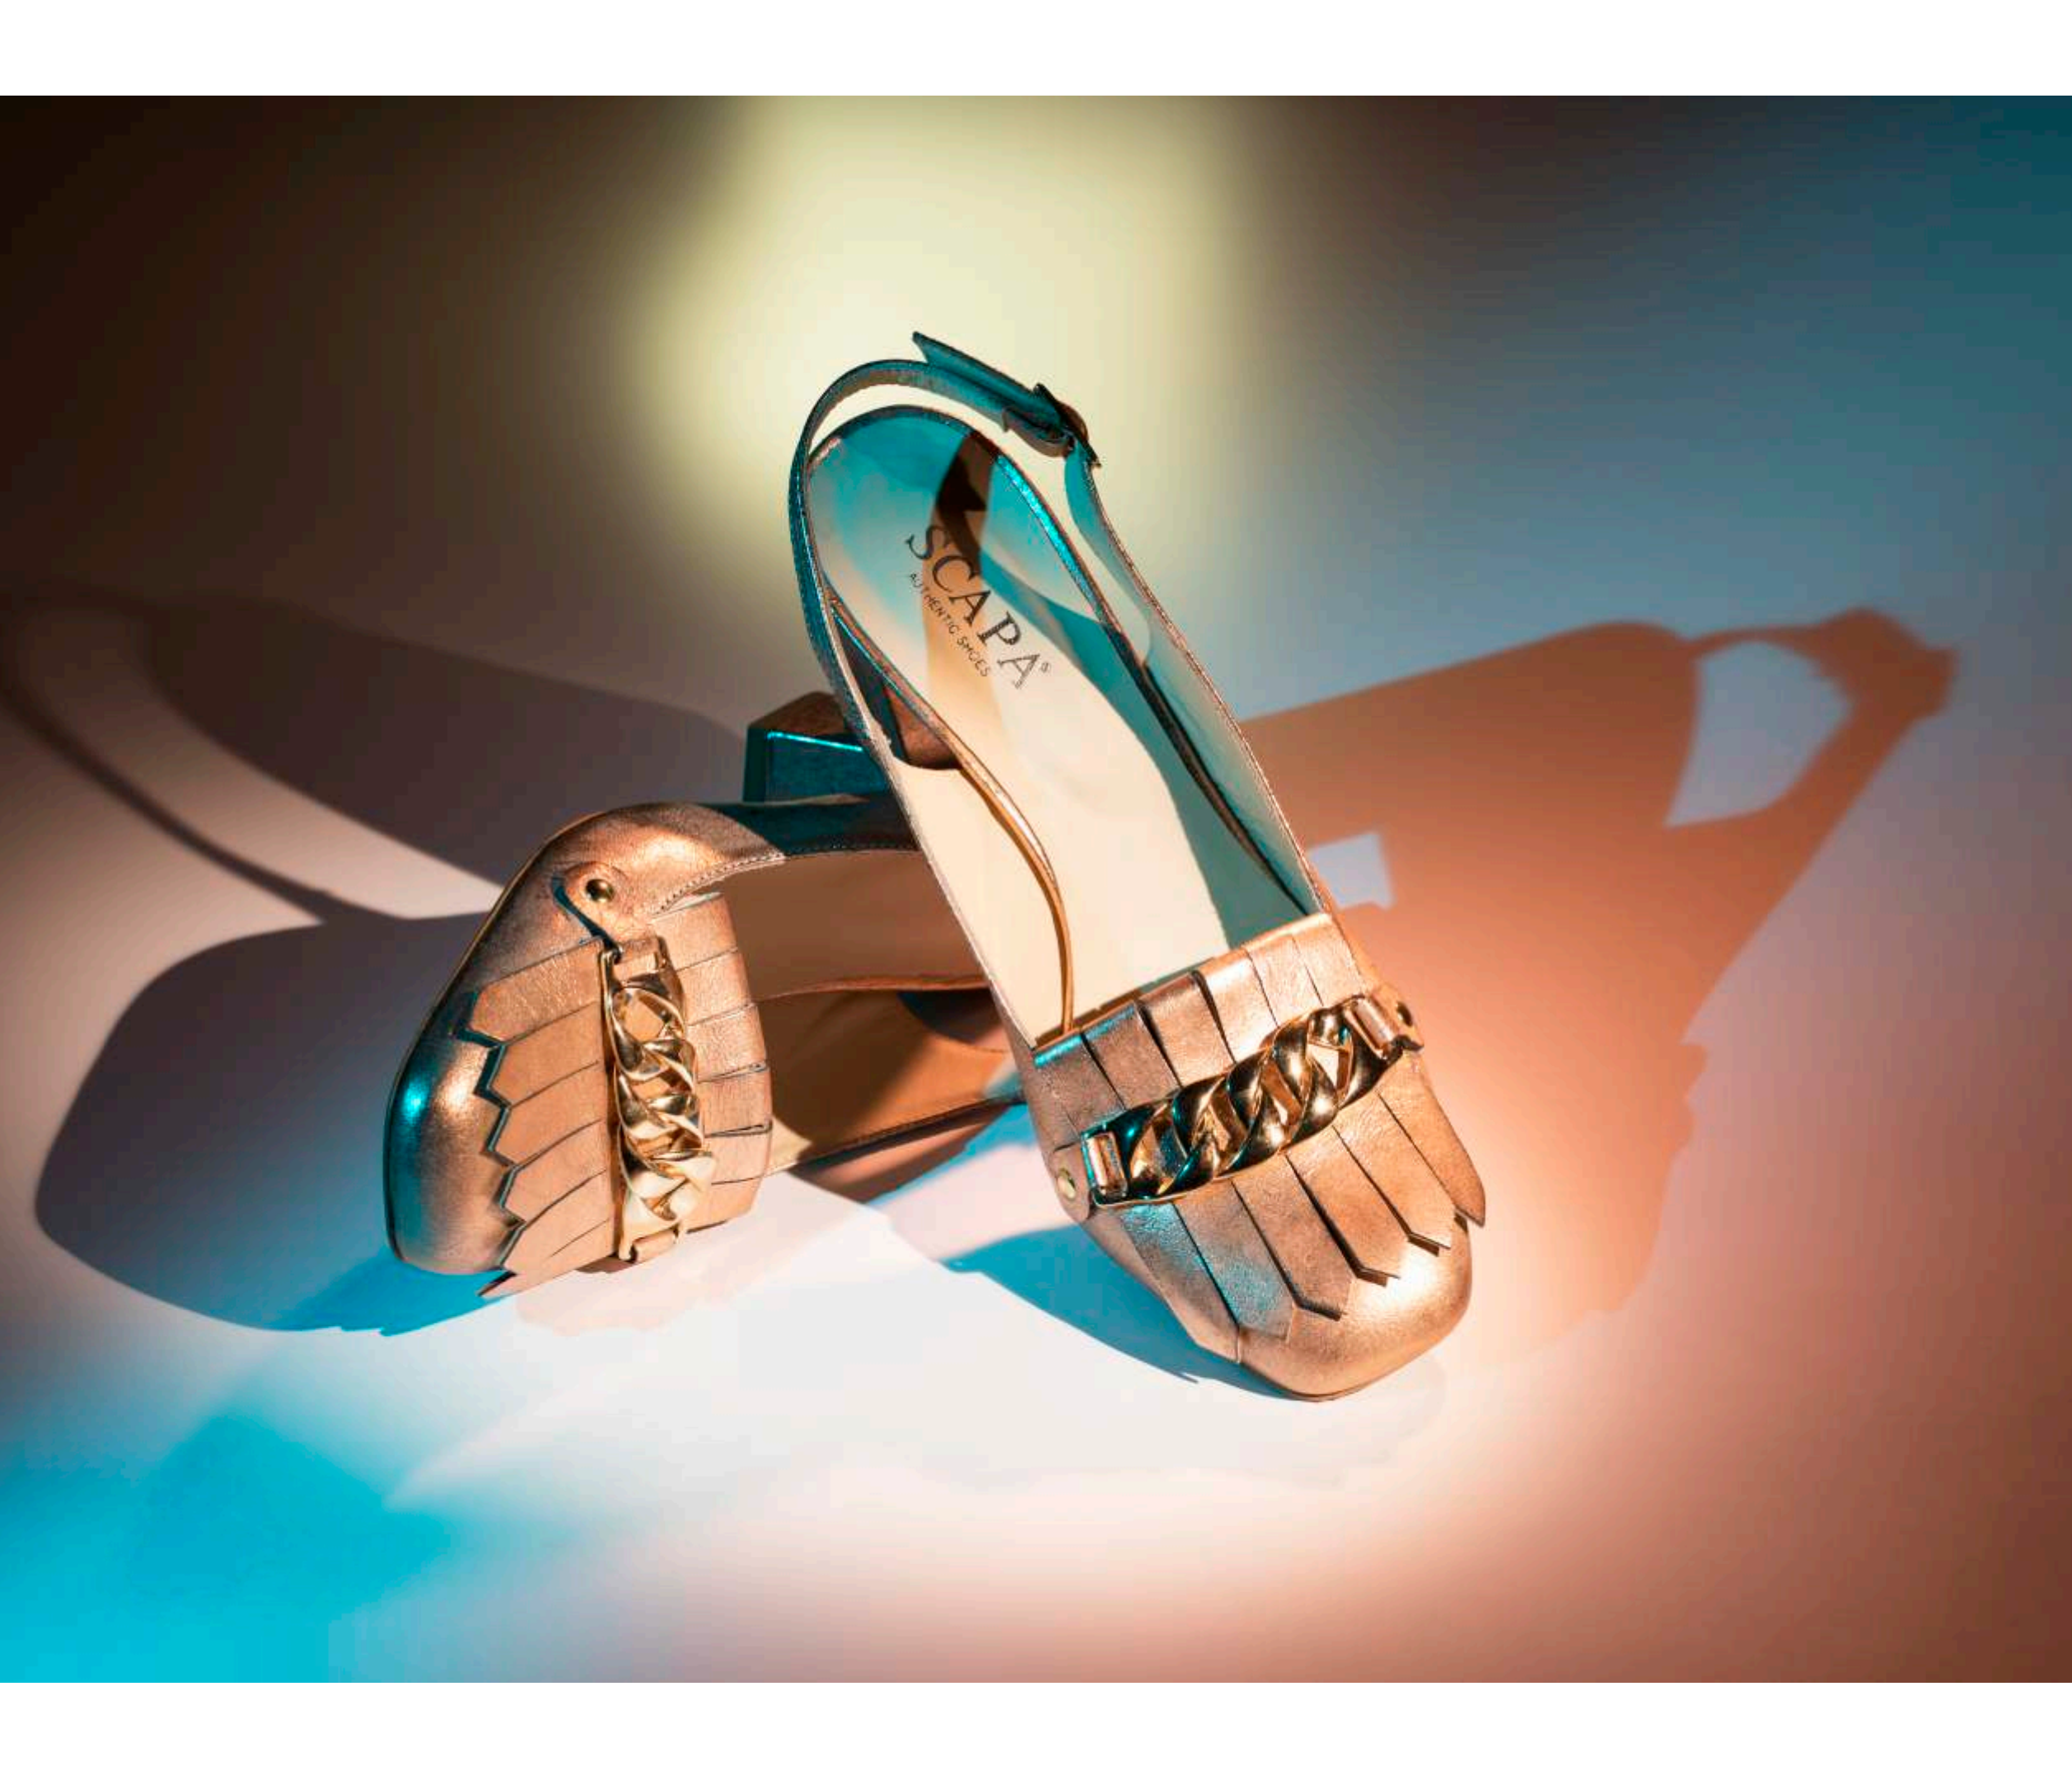

M_B

Michèle Buhofer Photography

MODERN
MUSE
NUIT

ESTÉE LAUDER

ESTÉE LAUDER

Michèle Buhofer Photography

info@michelebuhofer.com

michelebuhofer.com