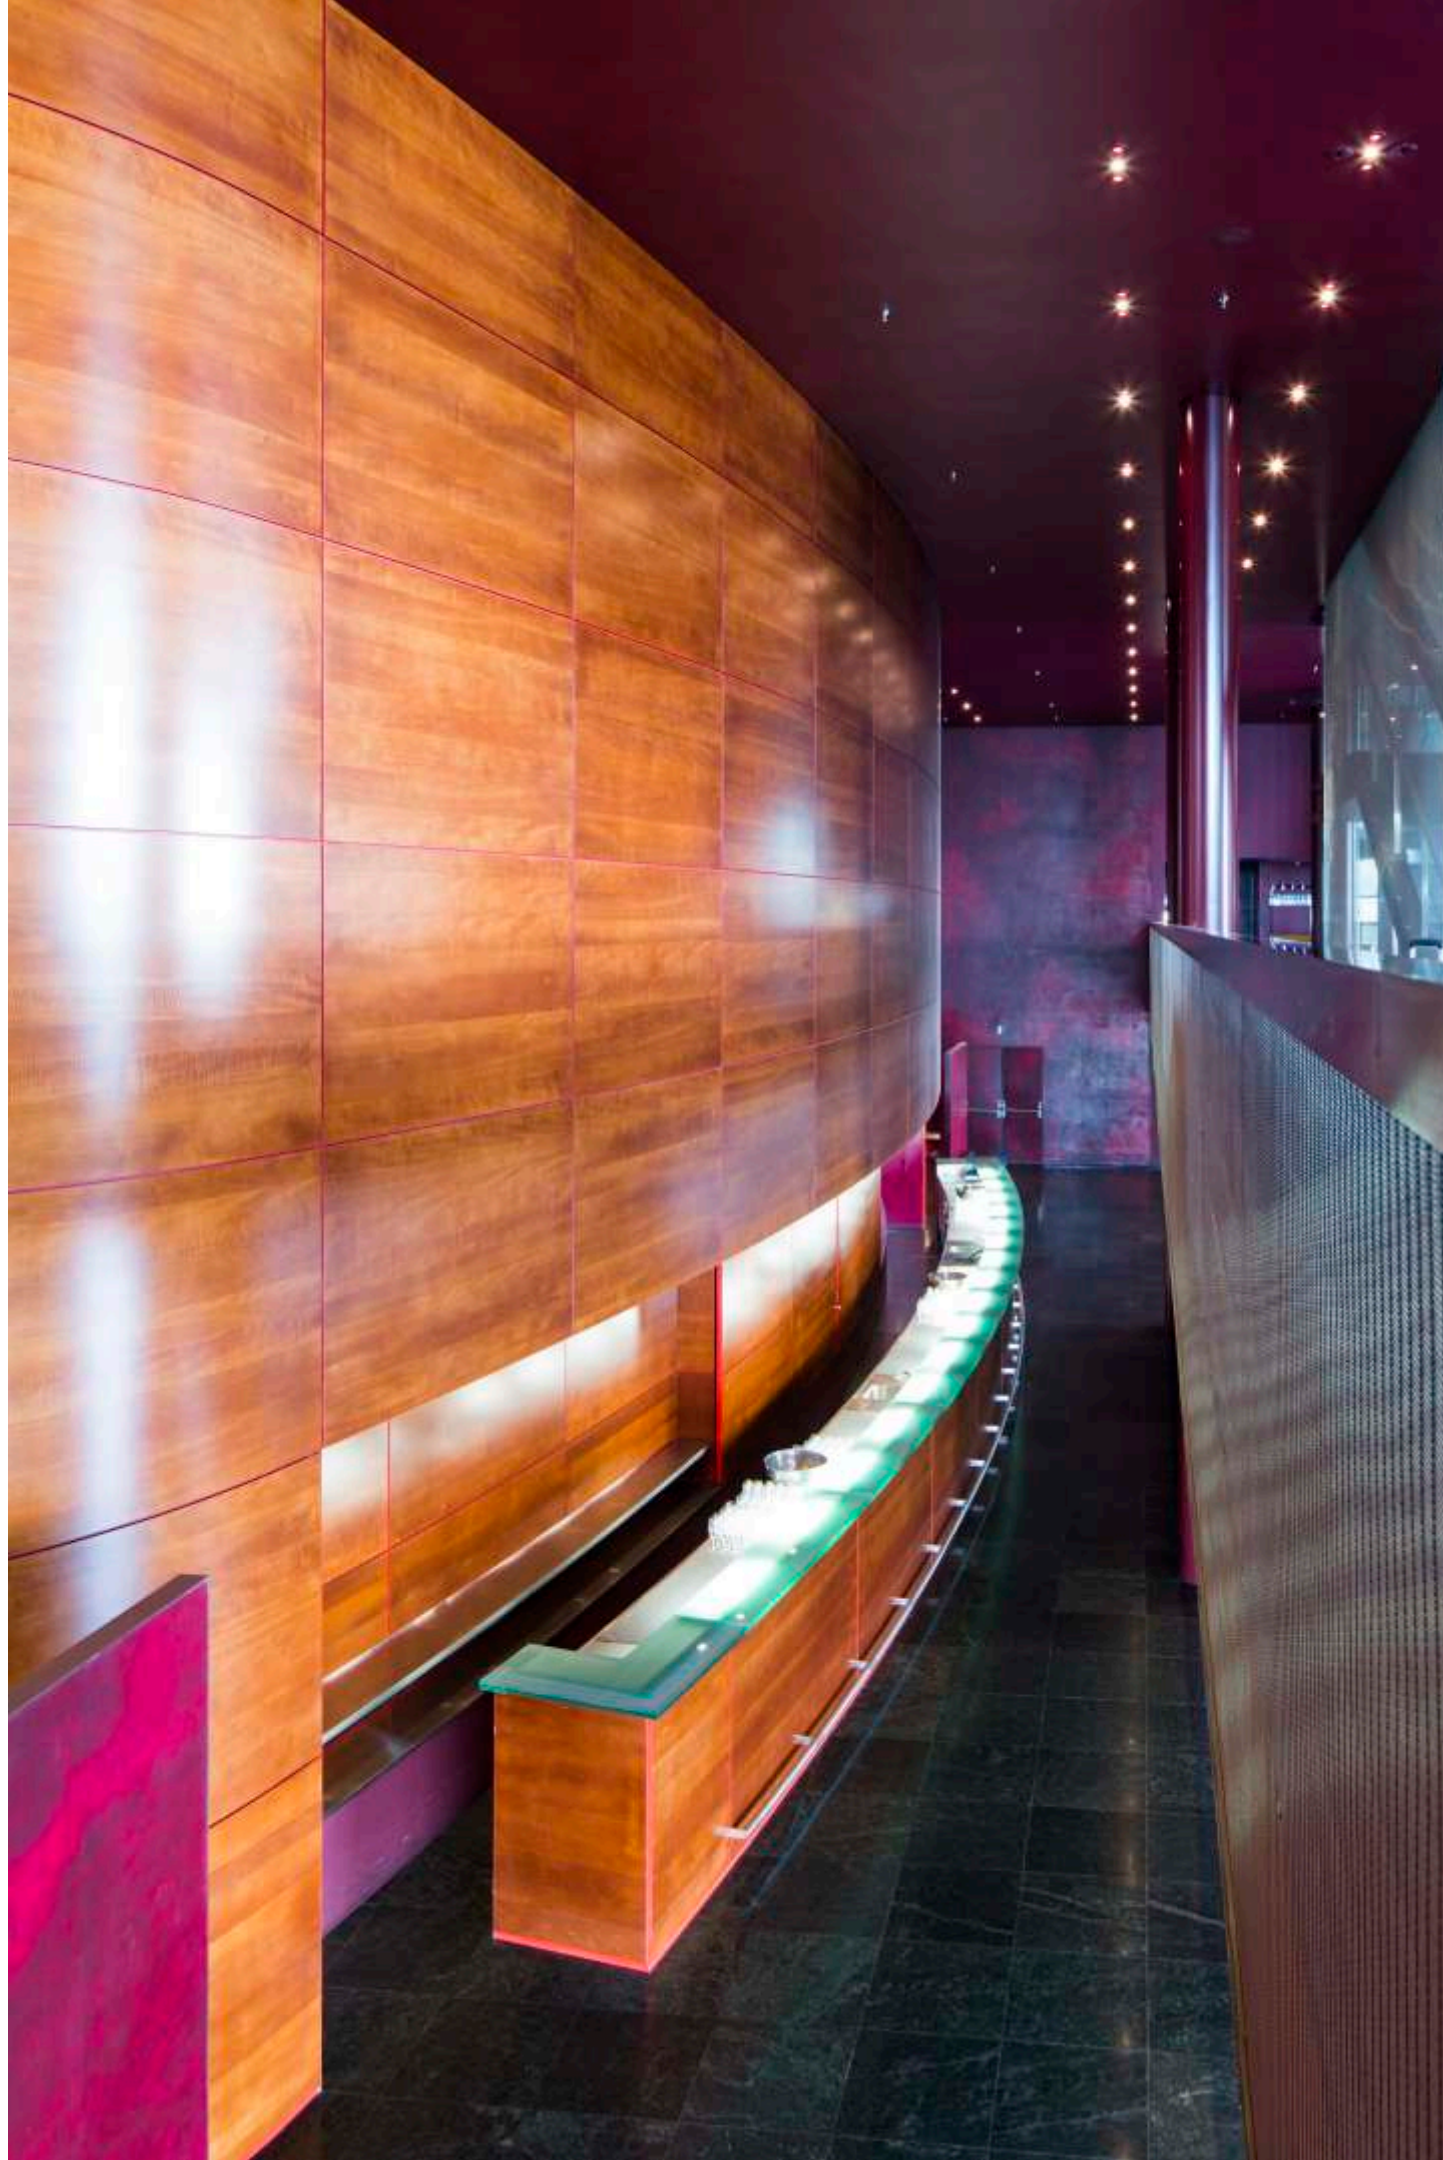

M_B

Michèle Buhofer Photography

MODERN
MUSE
NUIT

ESTÉE LAUDER

ESTÉE LAUDER

Michèle Buhofer Photography

info@michelebuhofer.com

michelebuhofer.com