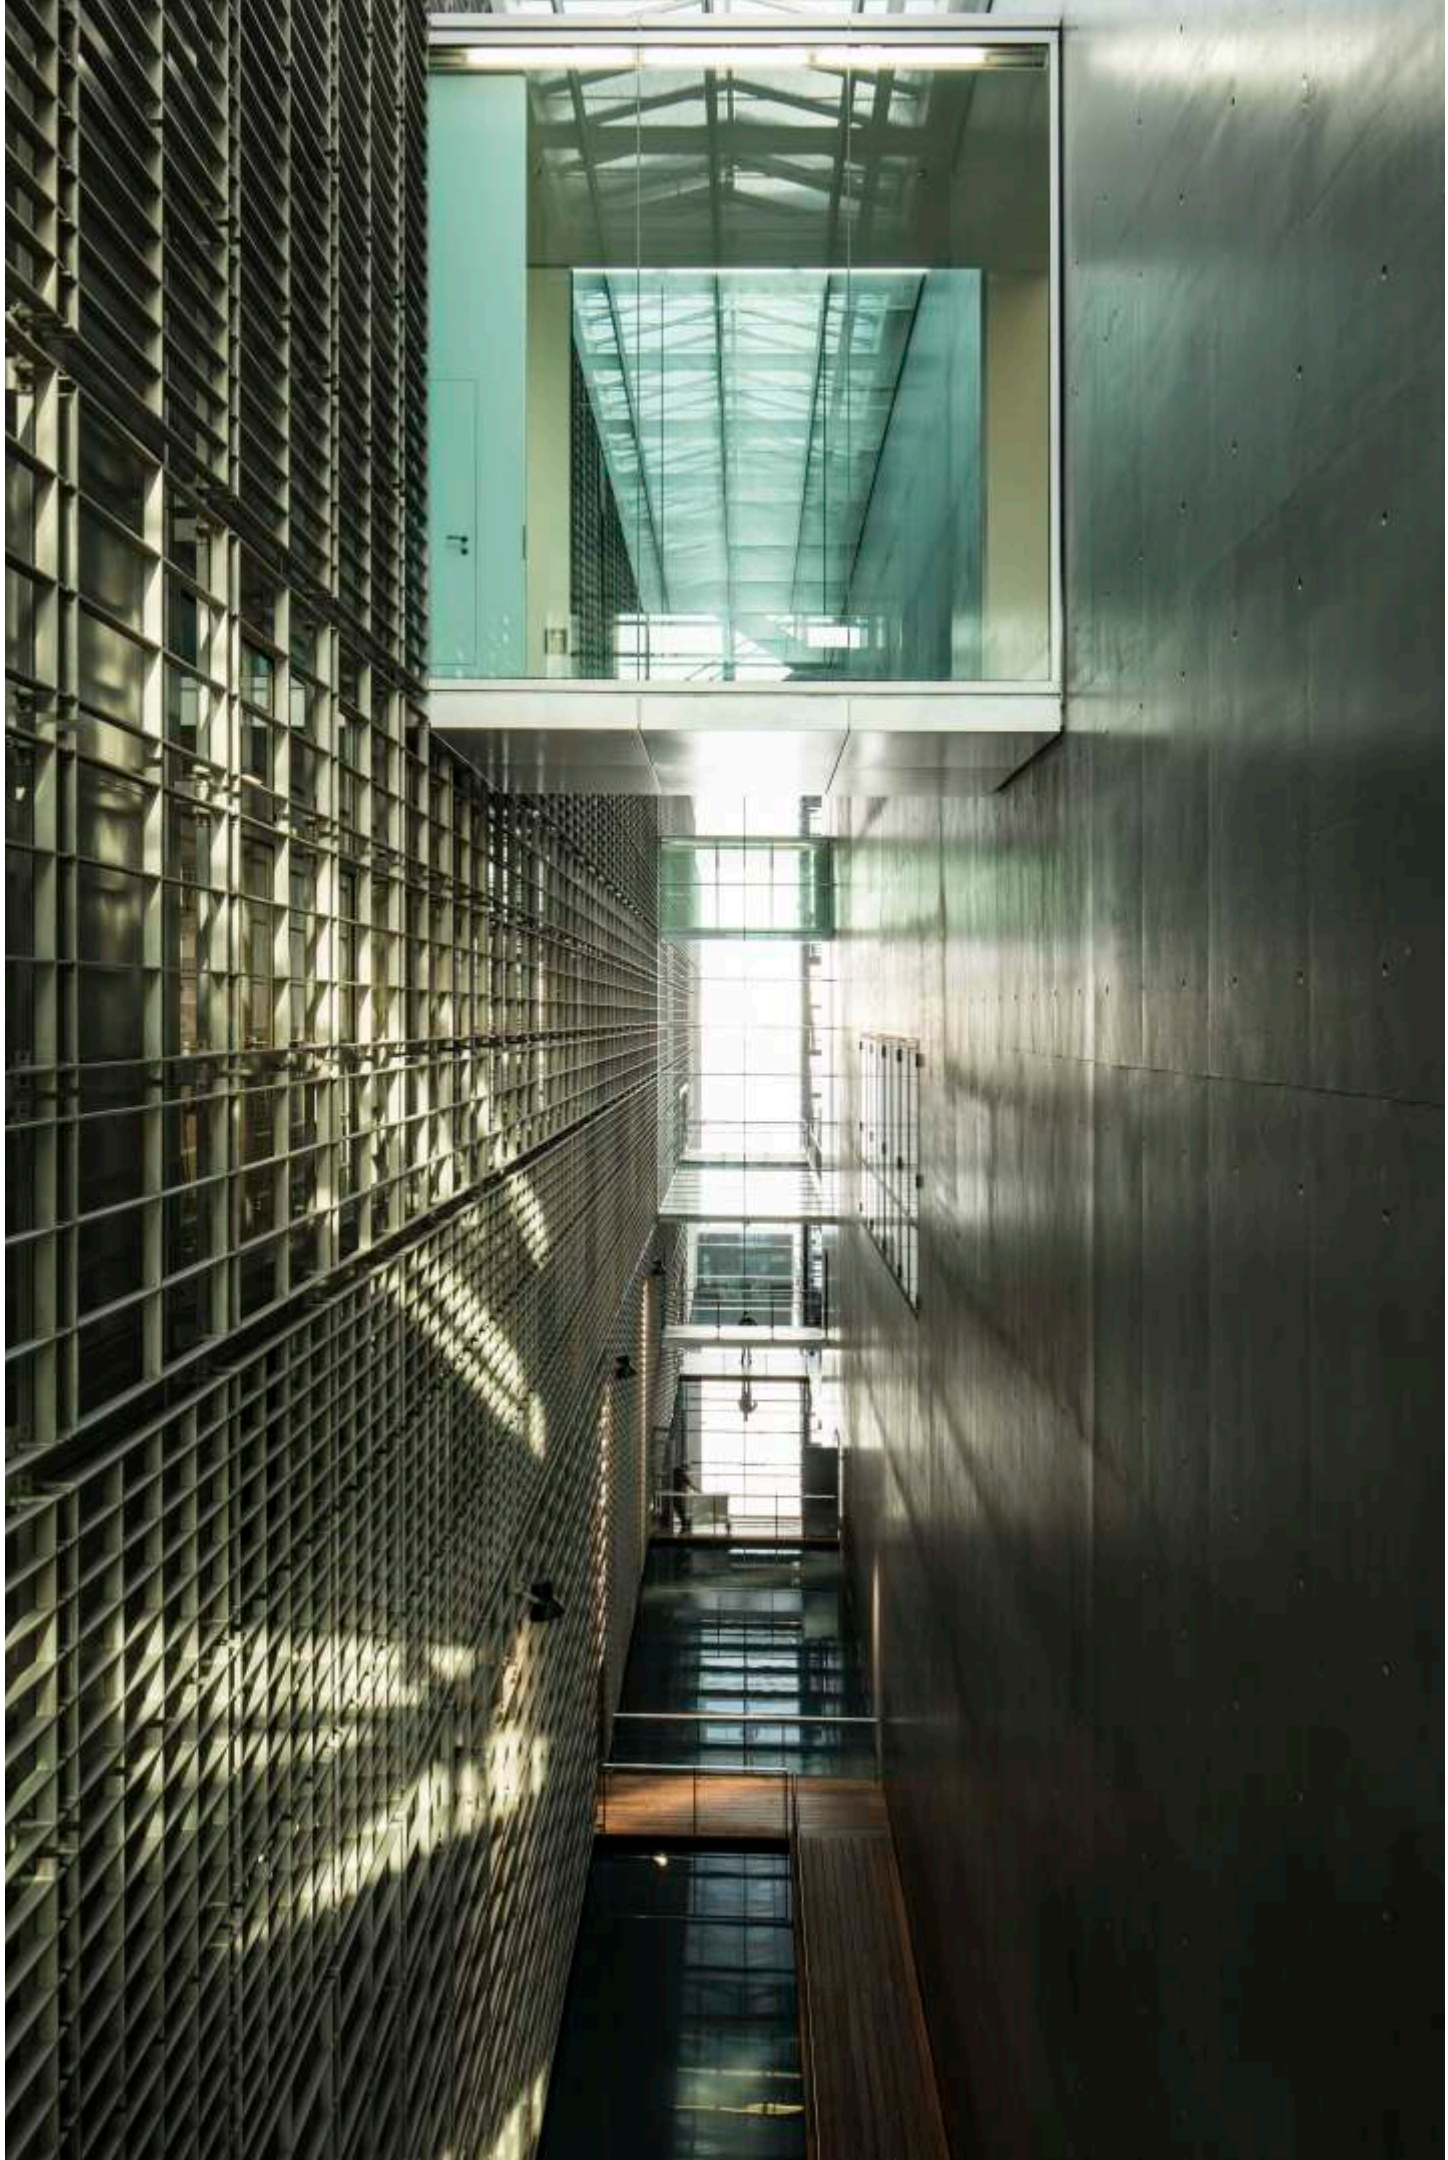

M_B

Michèle Buhofer Photography

MODERN
MUSE
NUIT

ESTÉE LAUDER

ESTÉE LAUDER

Michèle Buhofer Photography

info@michelebuhofer.com

michelebuhofer.com