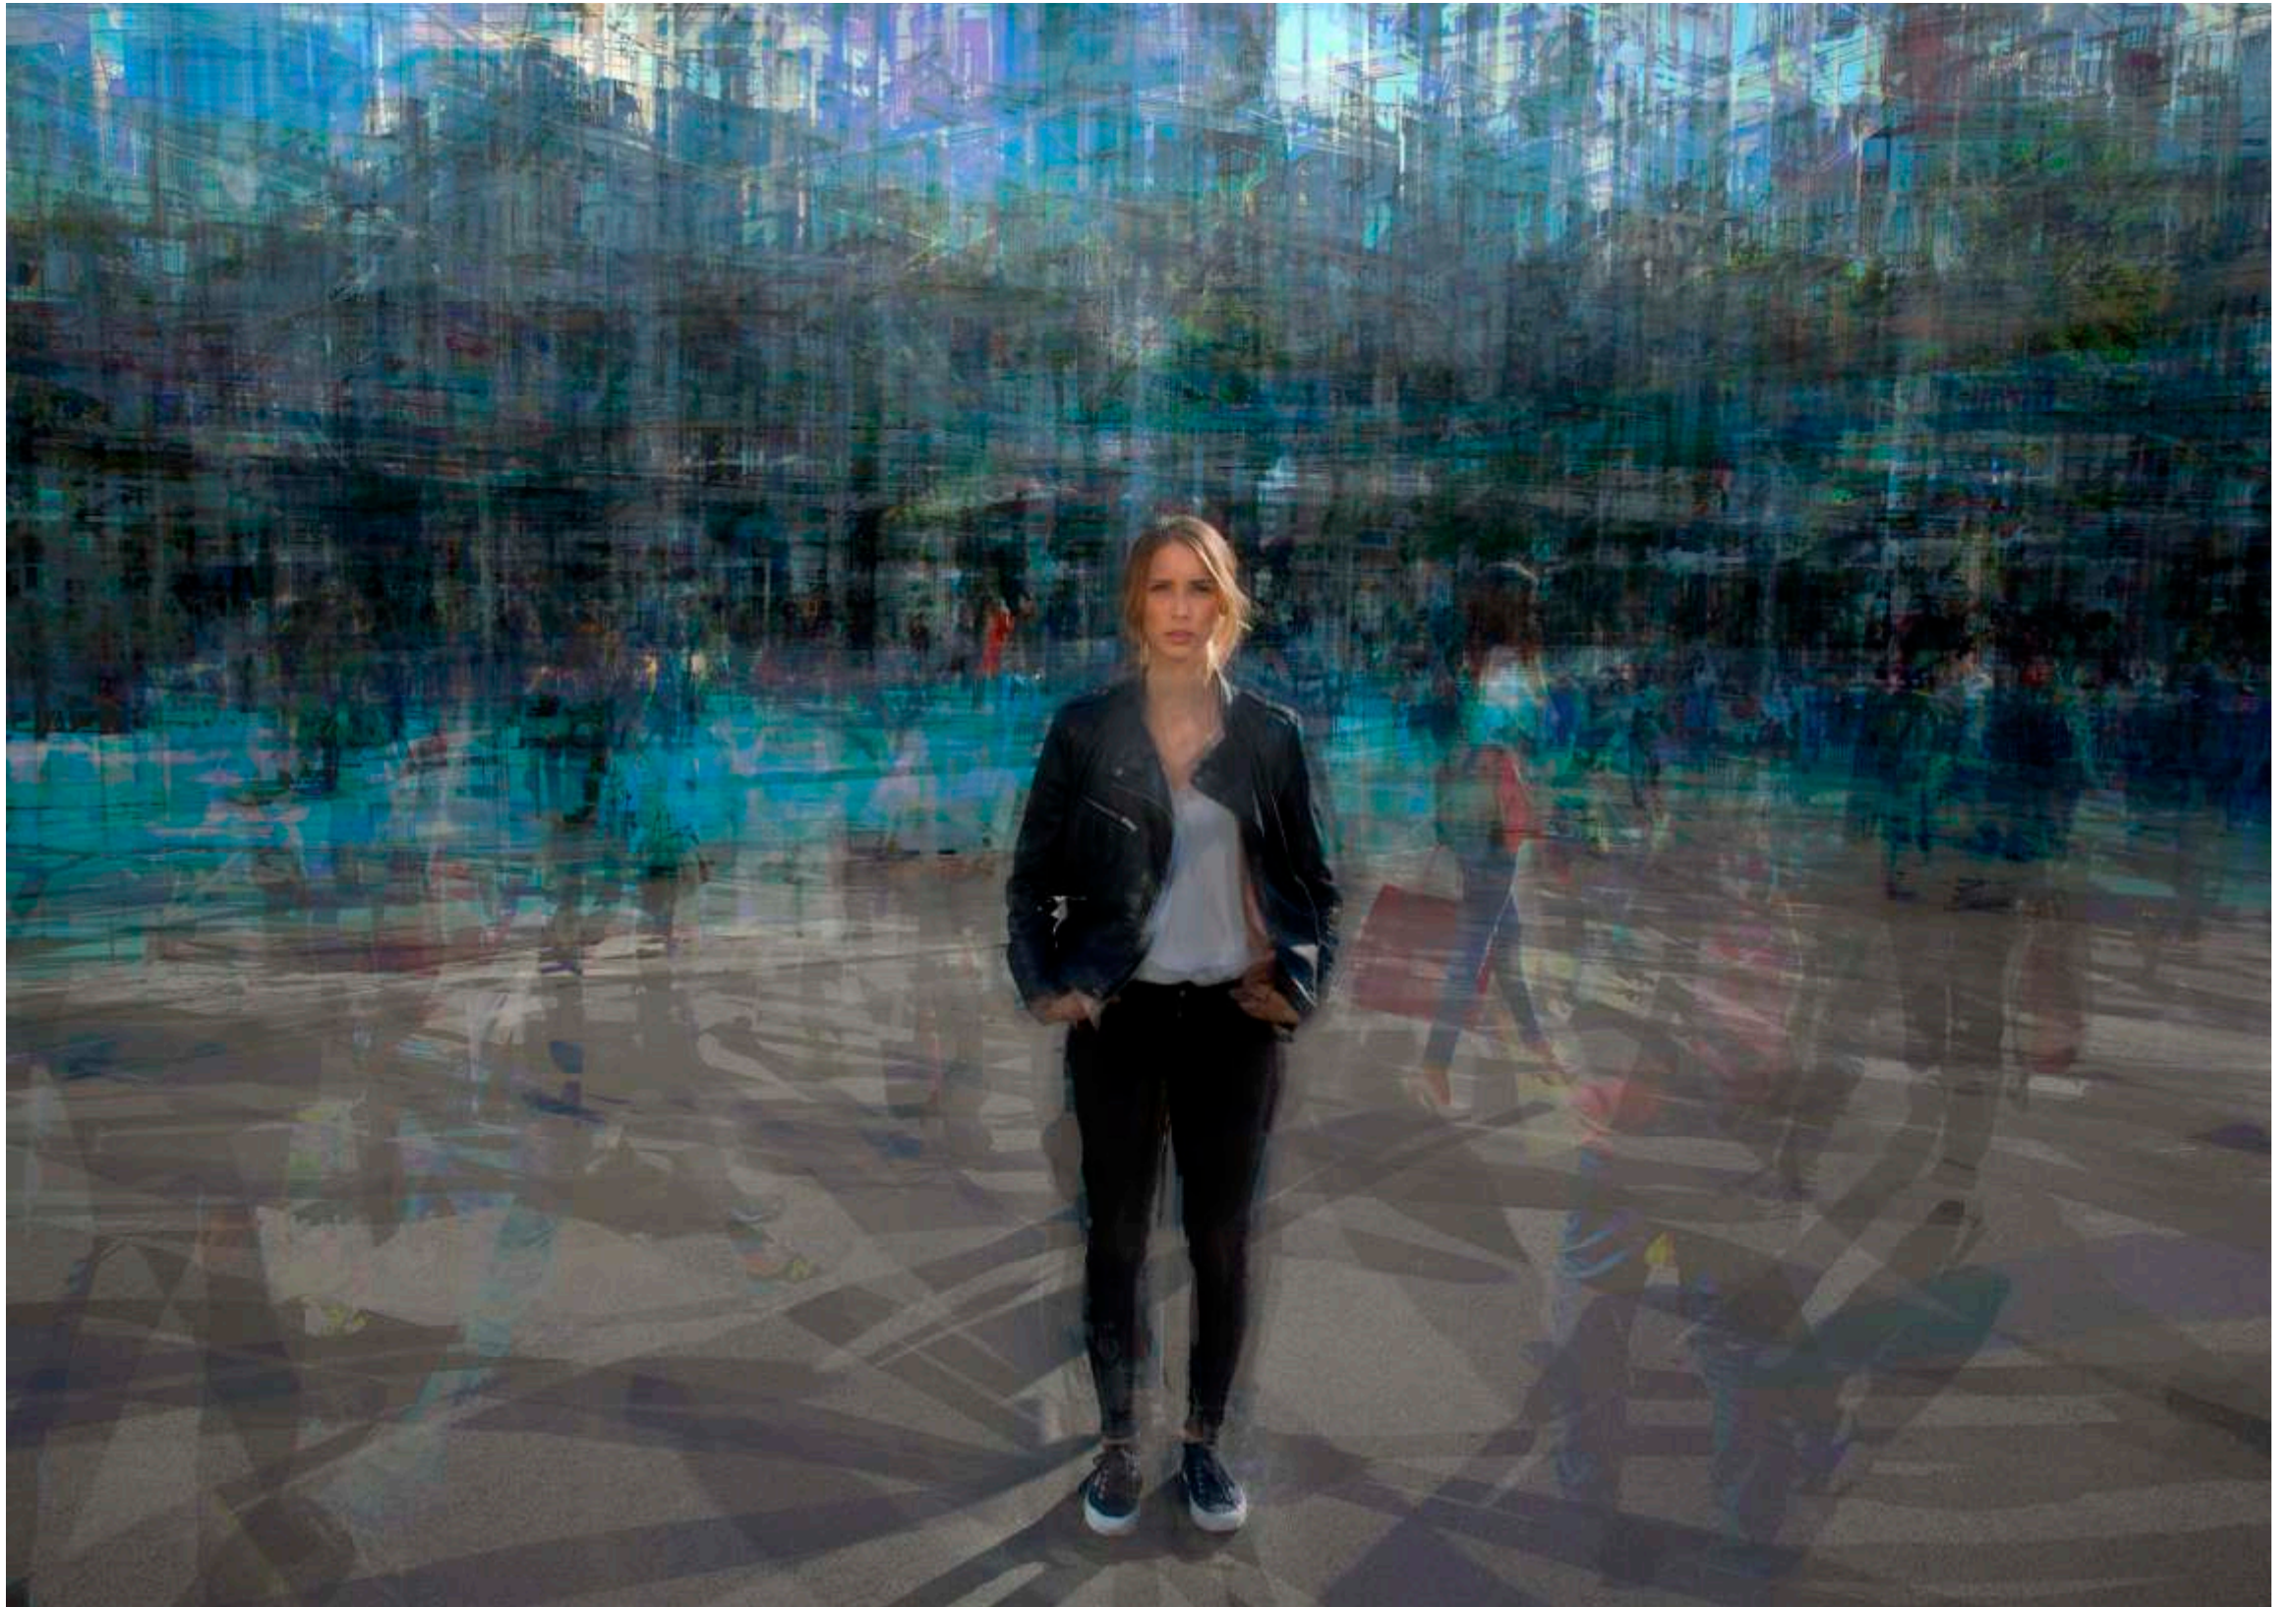

M_B

Michèle Buhofer Photography

MODERN
MUSE
NUIT

ESTÉE LAUDER

ESTÉE LAUDER

Michèle Buhofer Photography

info@michelebuhofer.com

michelebuhofer.com