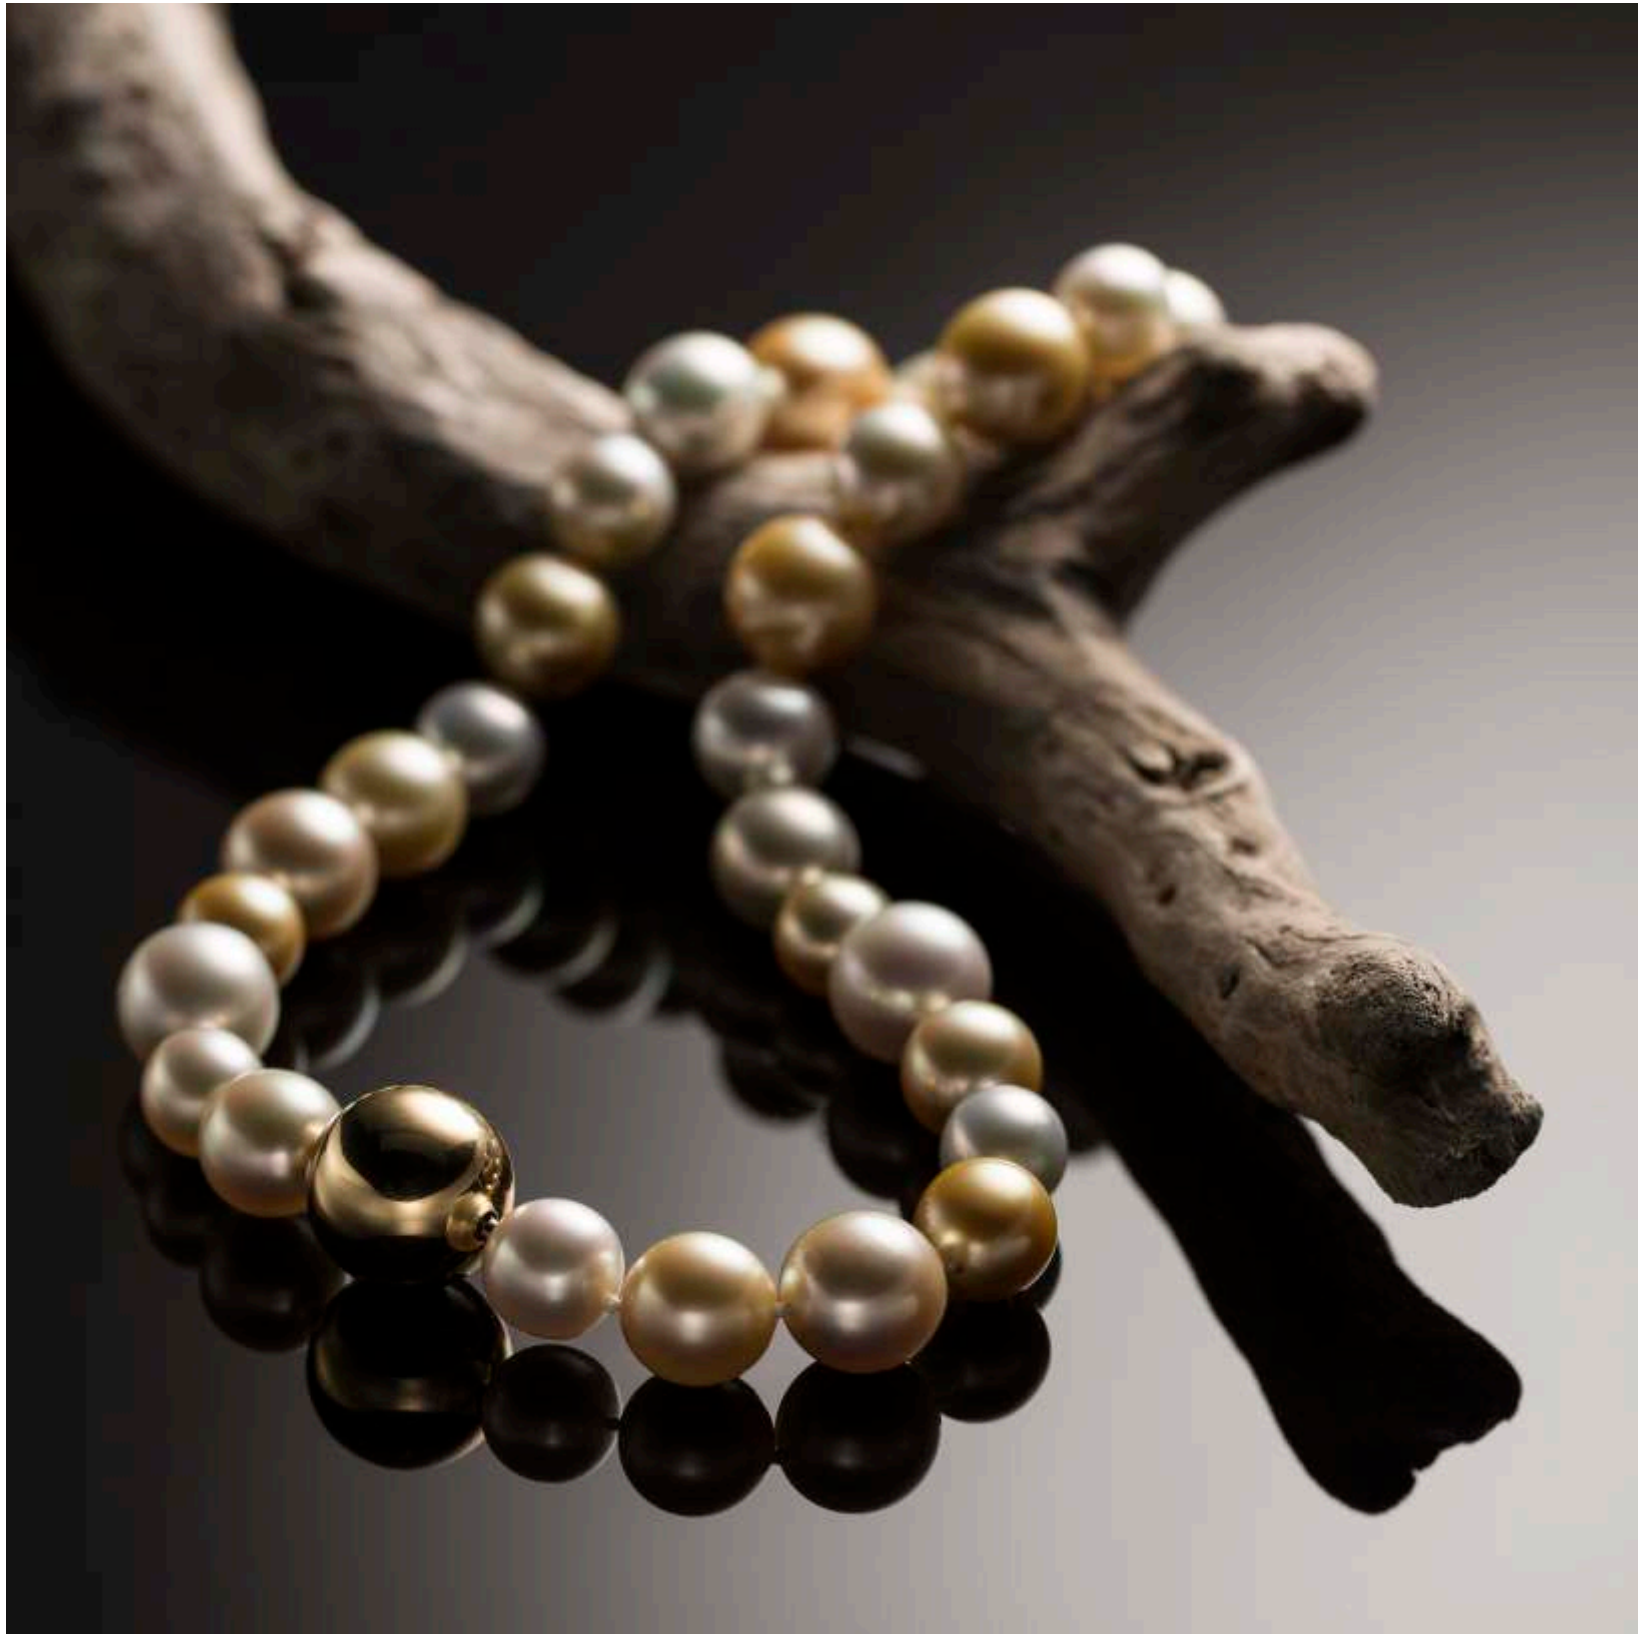

M_B

Michèle Buhofer Photography

MODERN
MUSE
NUIT

ESTÉE LAUDER

ESTÉE LAUDER

Michèle Buhofer Photography

info@michelebuhofer.com

michelebuhofer.com