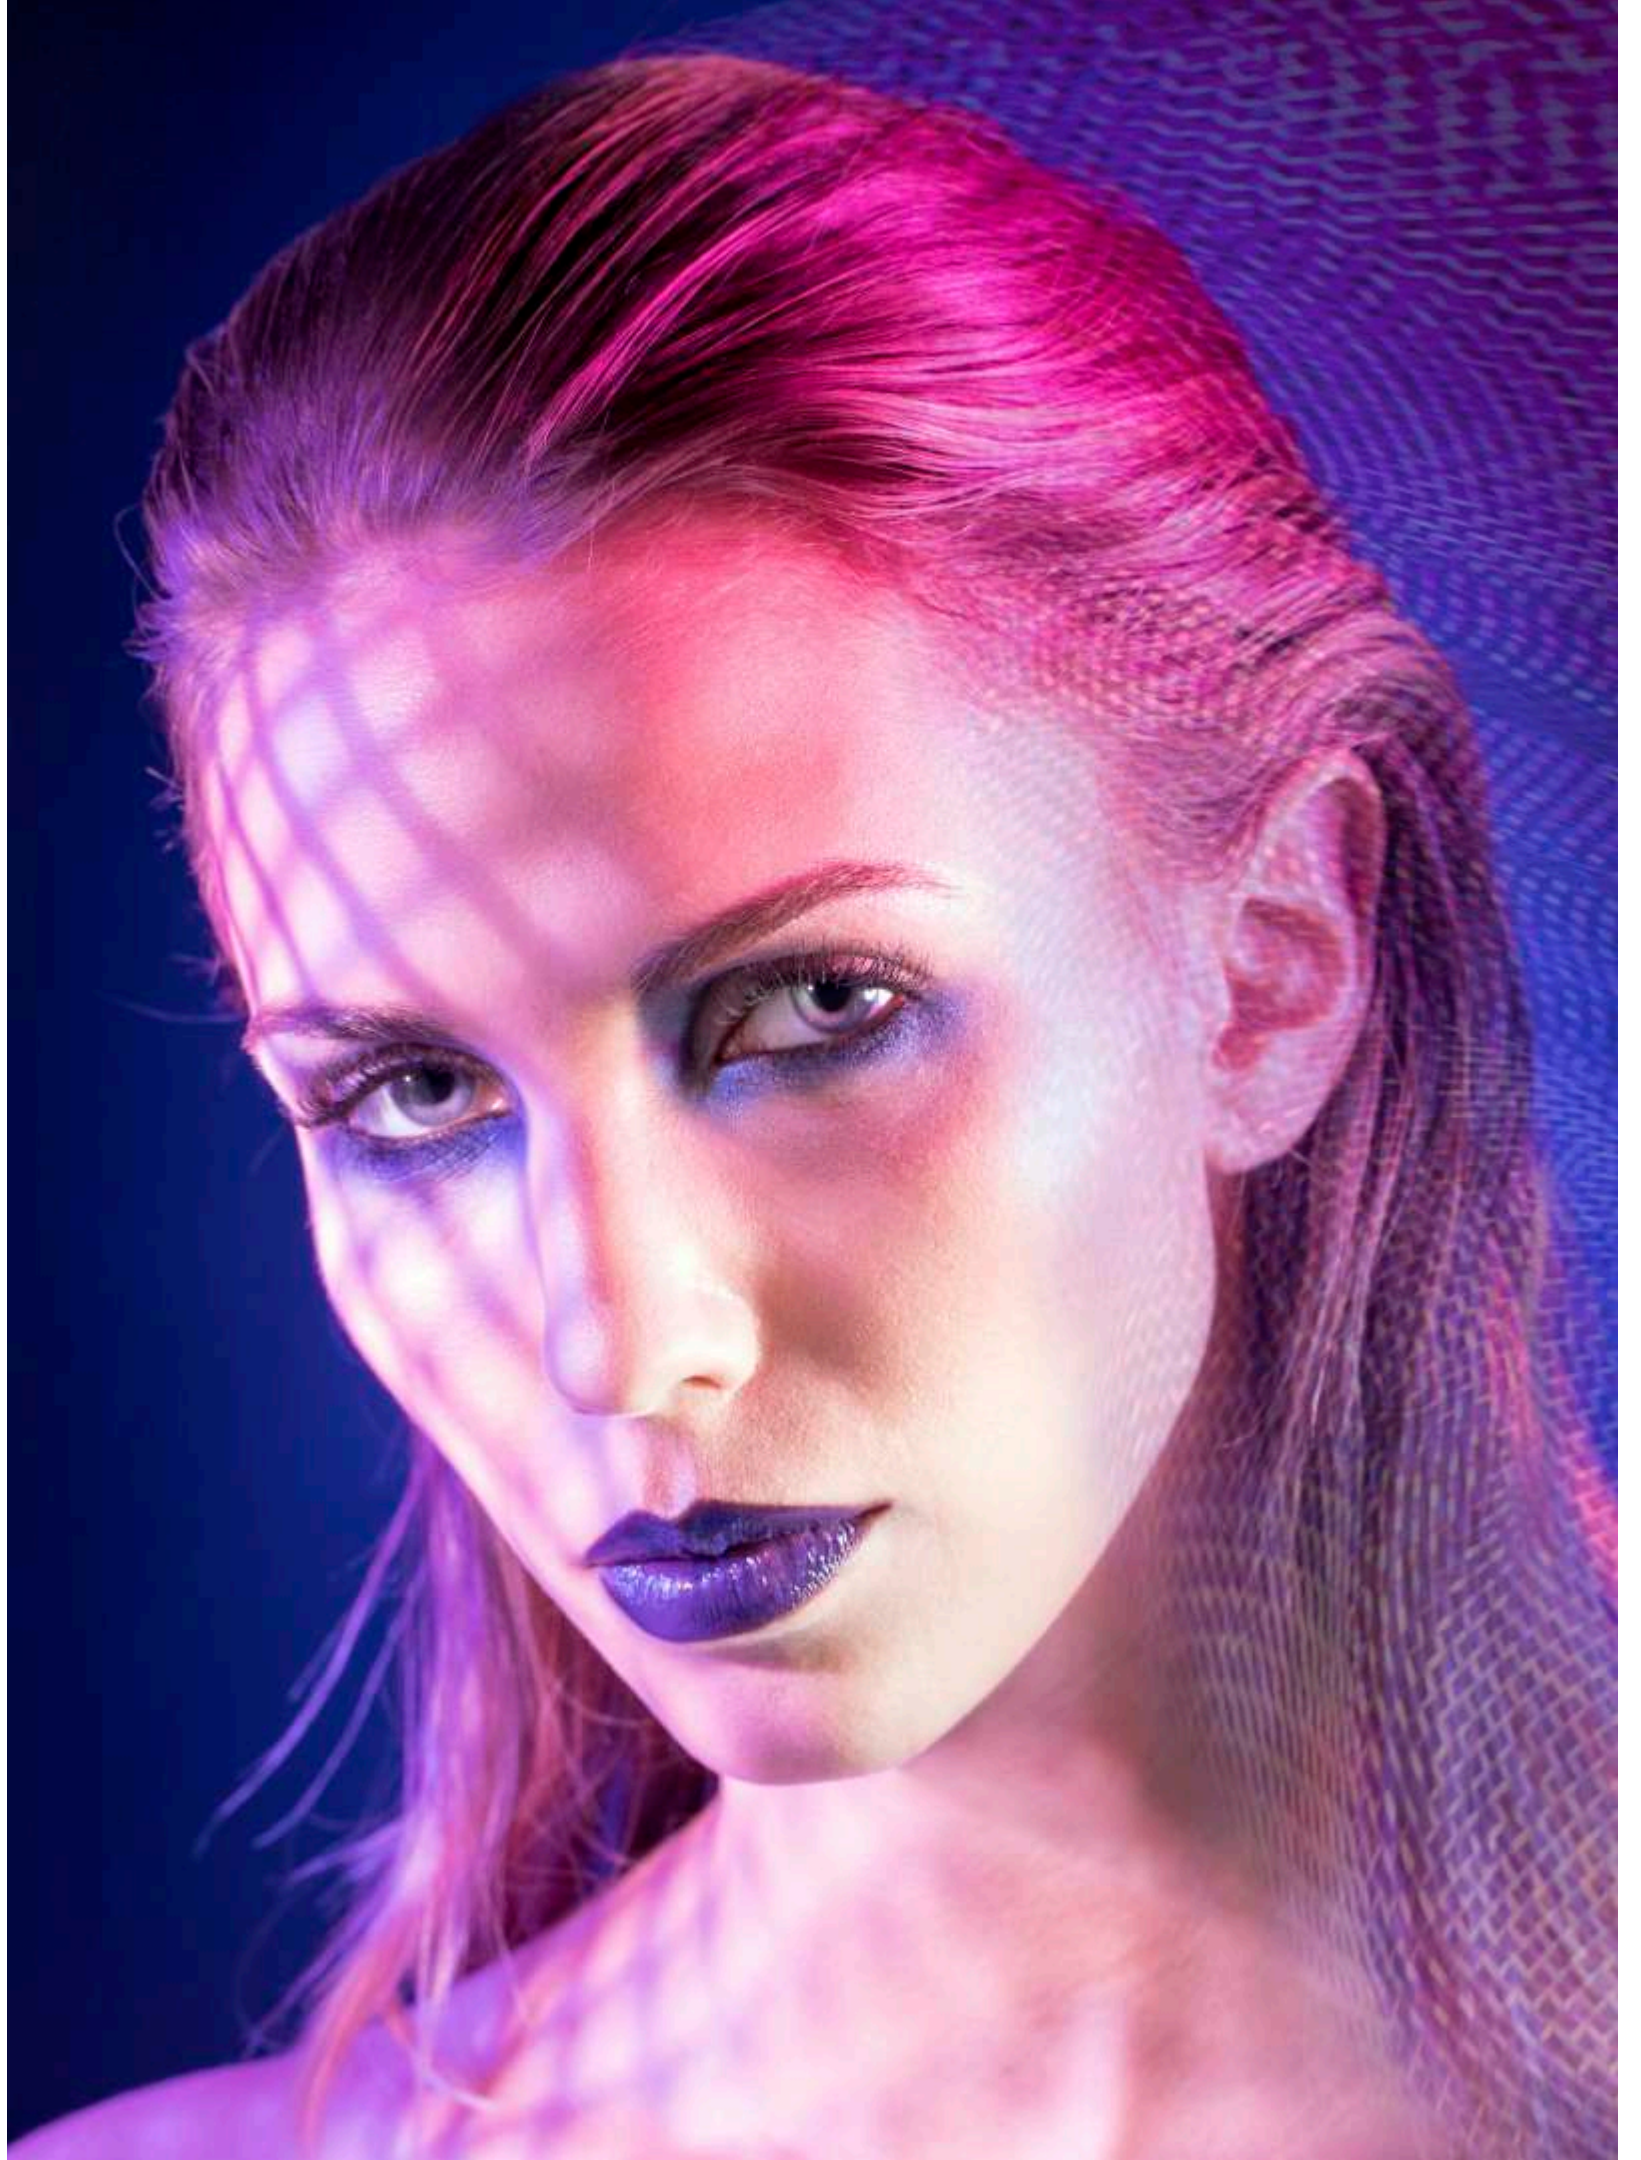

M_B

Michèle Buhofer Photography

MODERN
MUSE
NUIT

ESTÉE LAUDER

ESTÉE LAUDER

Michèle Buhofer Photography

info@michelebuhofer.com

michelebuhofer.com