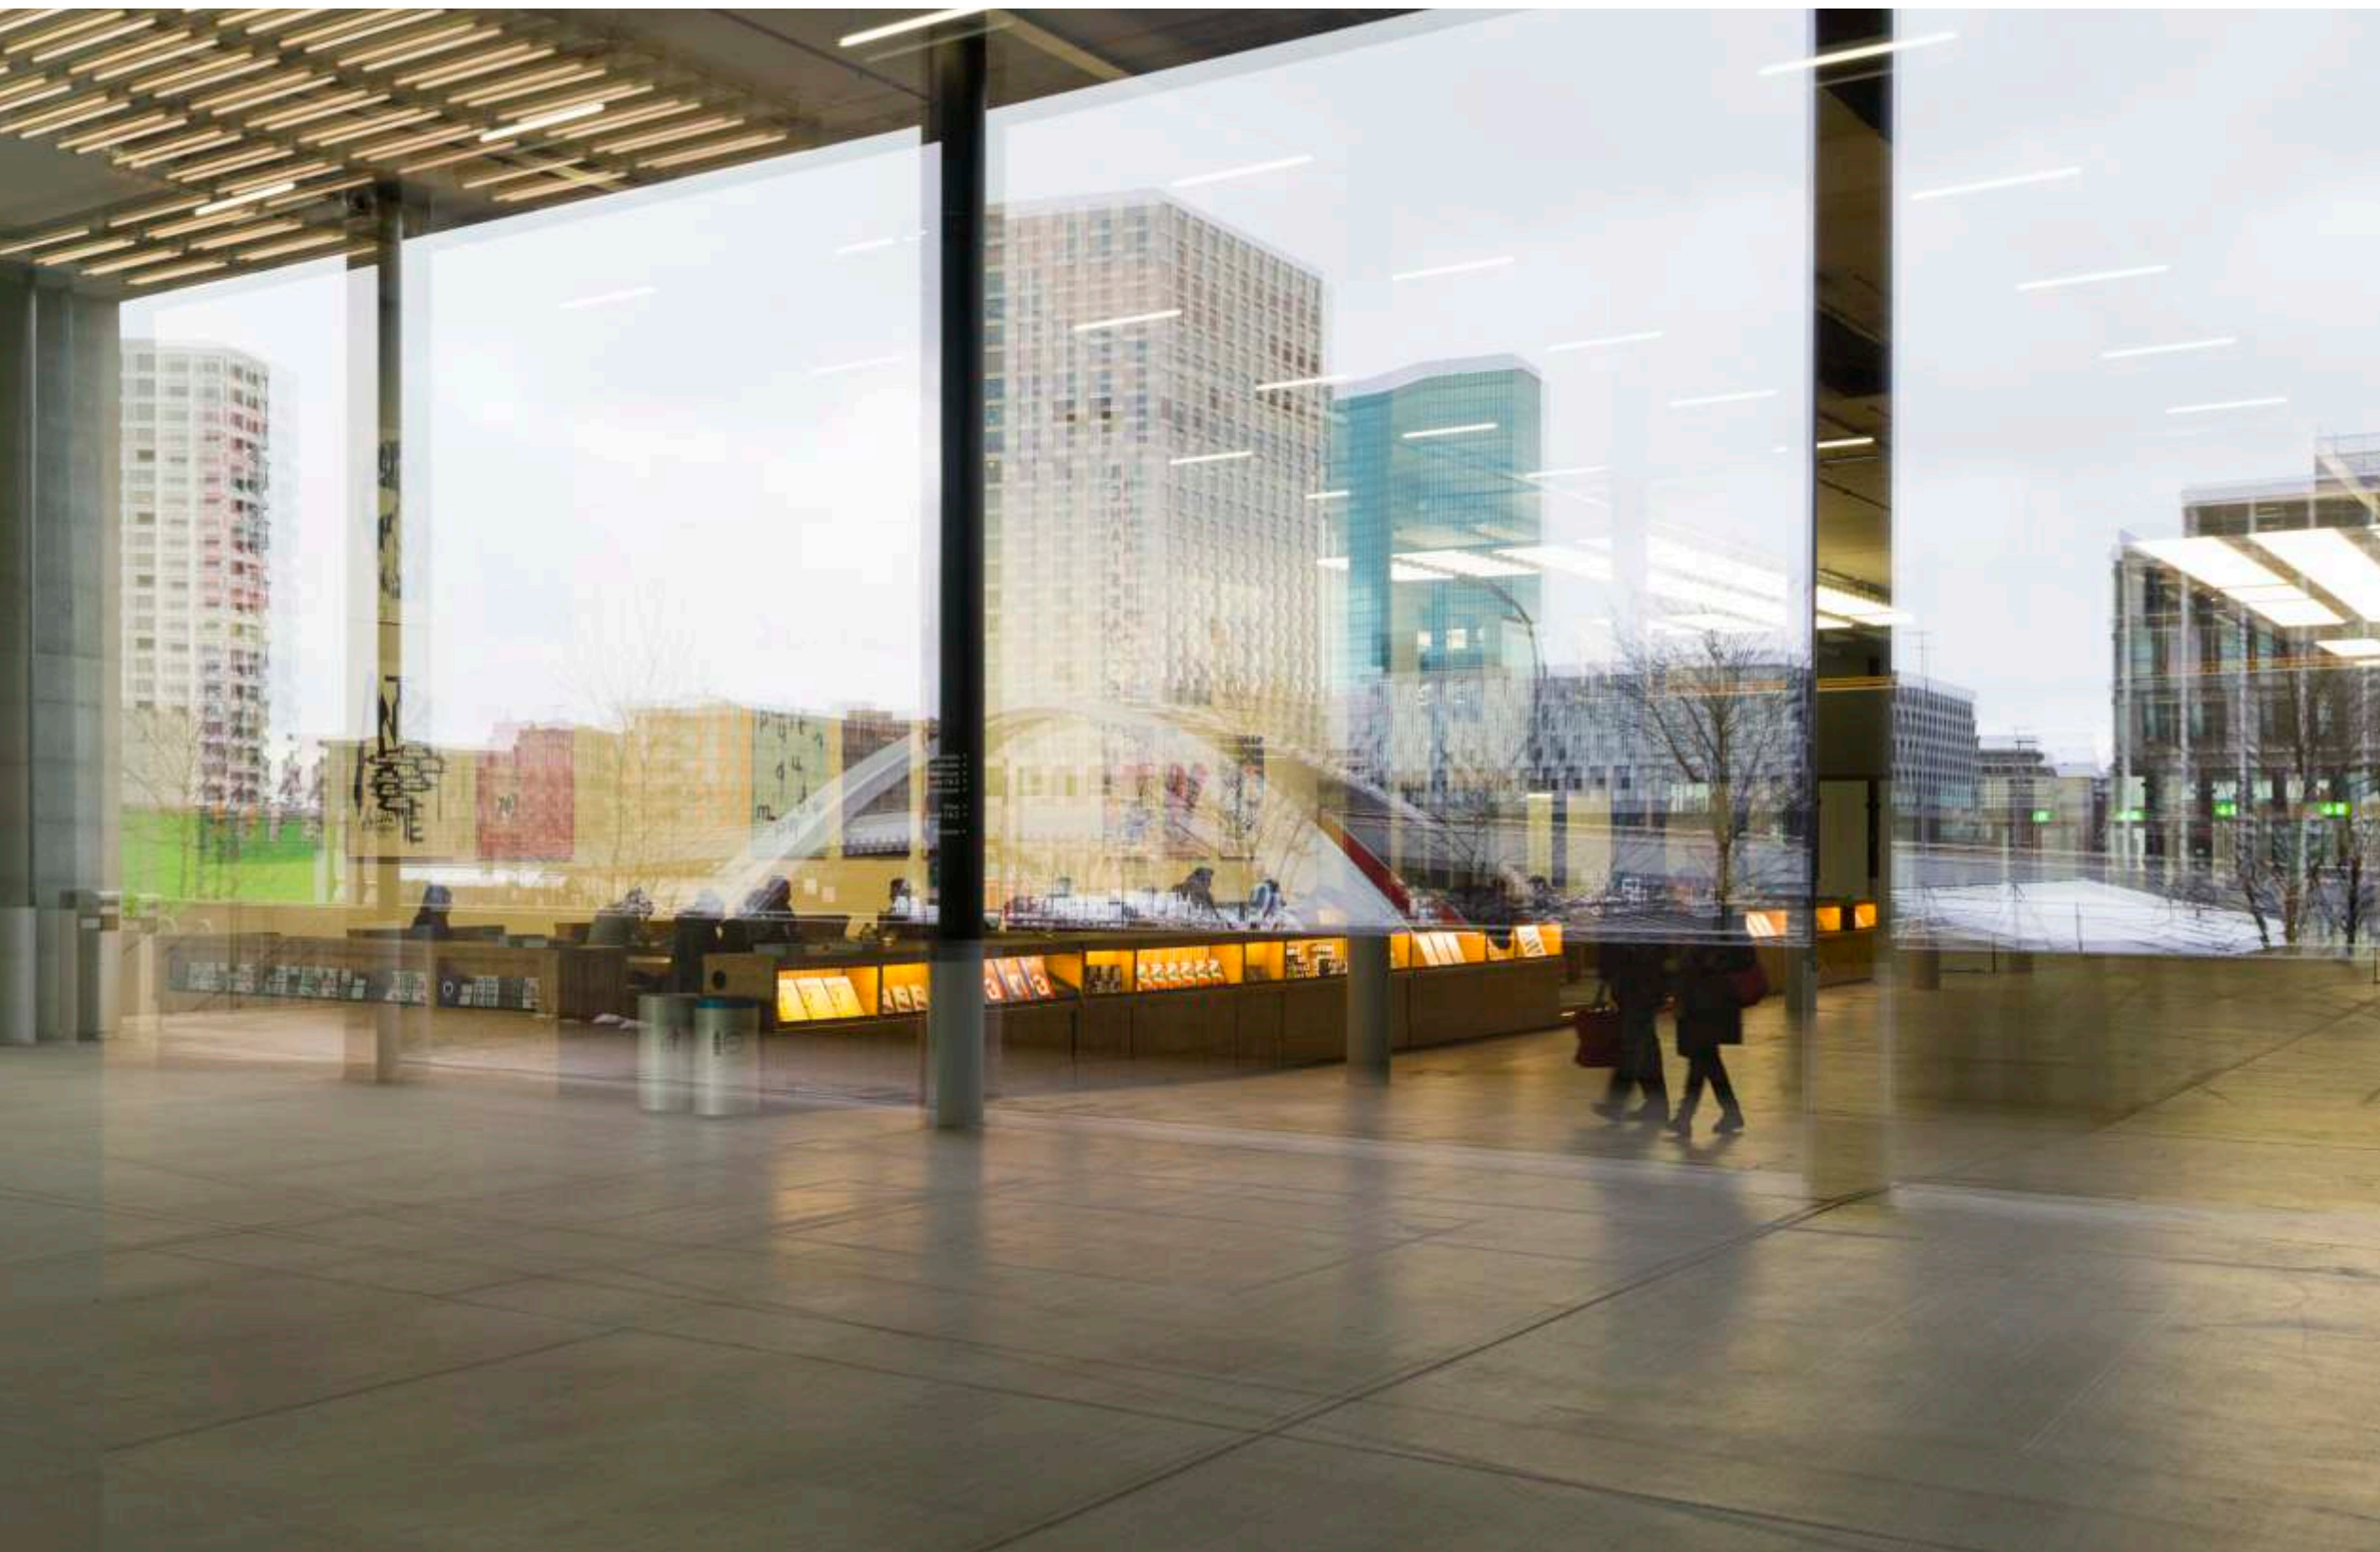

M_B

Michèle Buhofer Photography

MODERN
MUSE
NUIT

ESTÉE LAUDER

ESTÉE LAUDER

Michèle Buhofer Photography

info@michelebuhofer.com

michelebuhofer.com