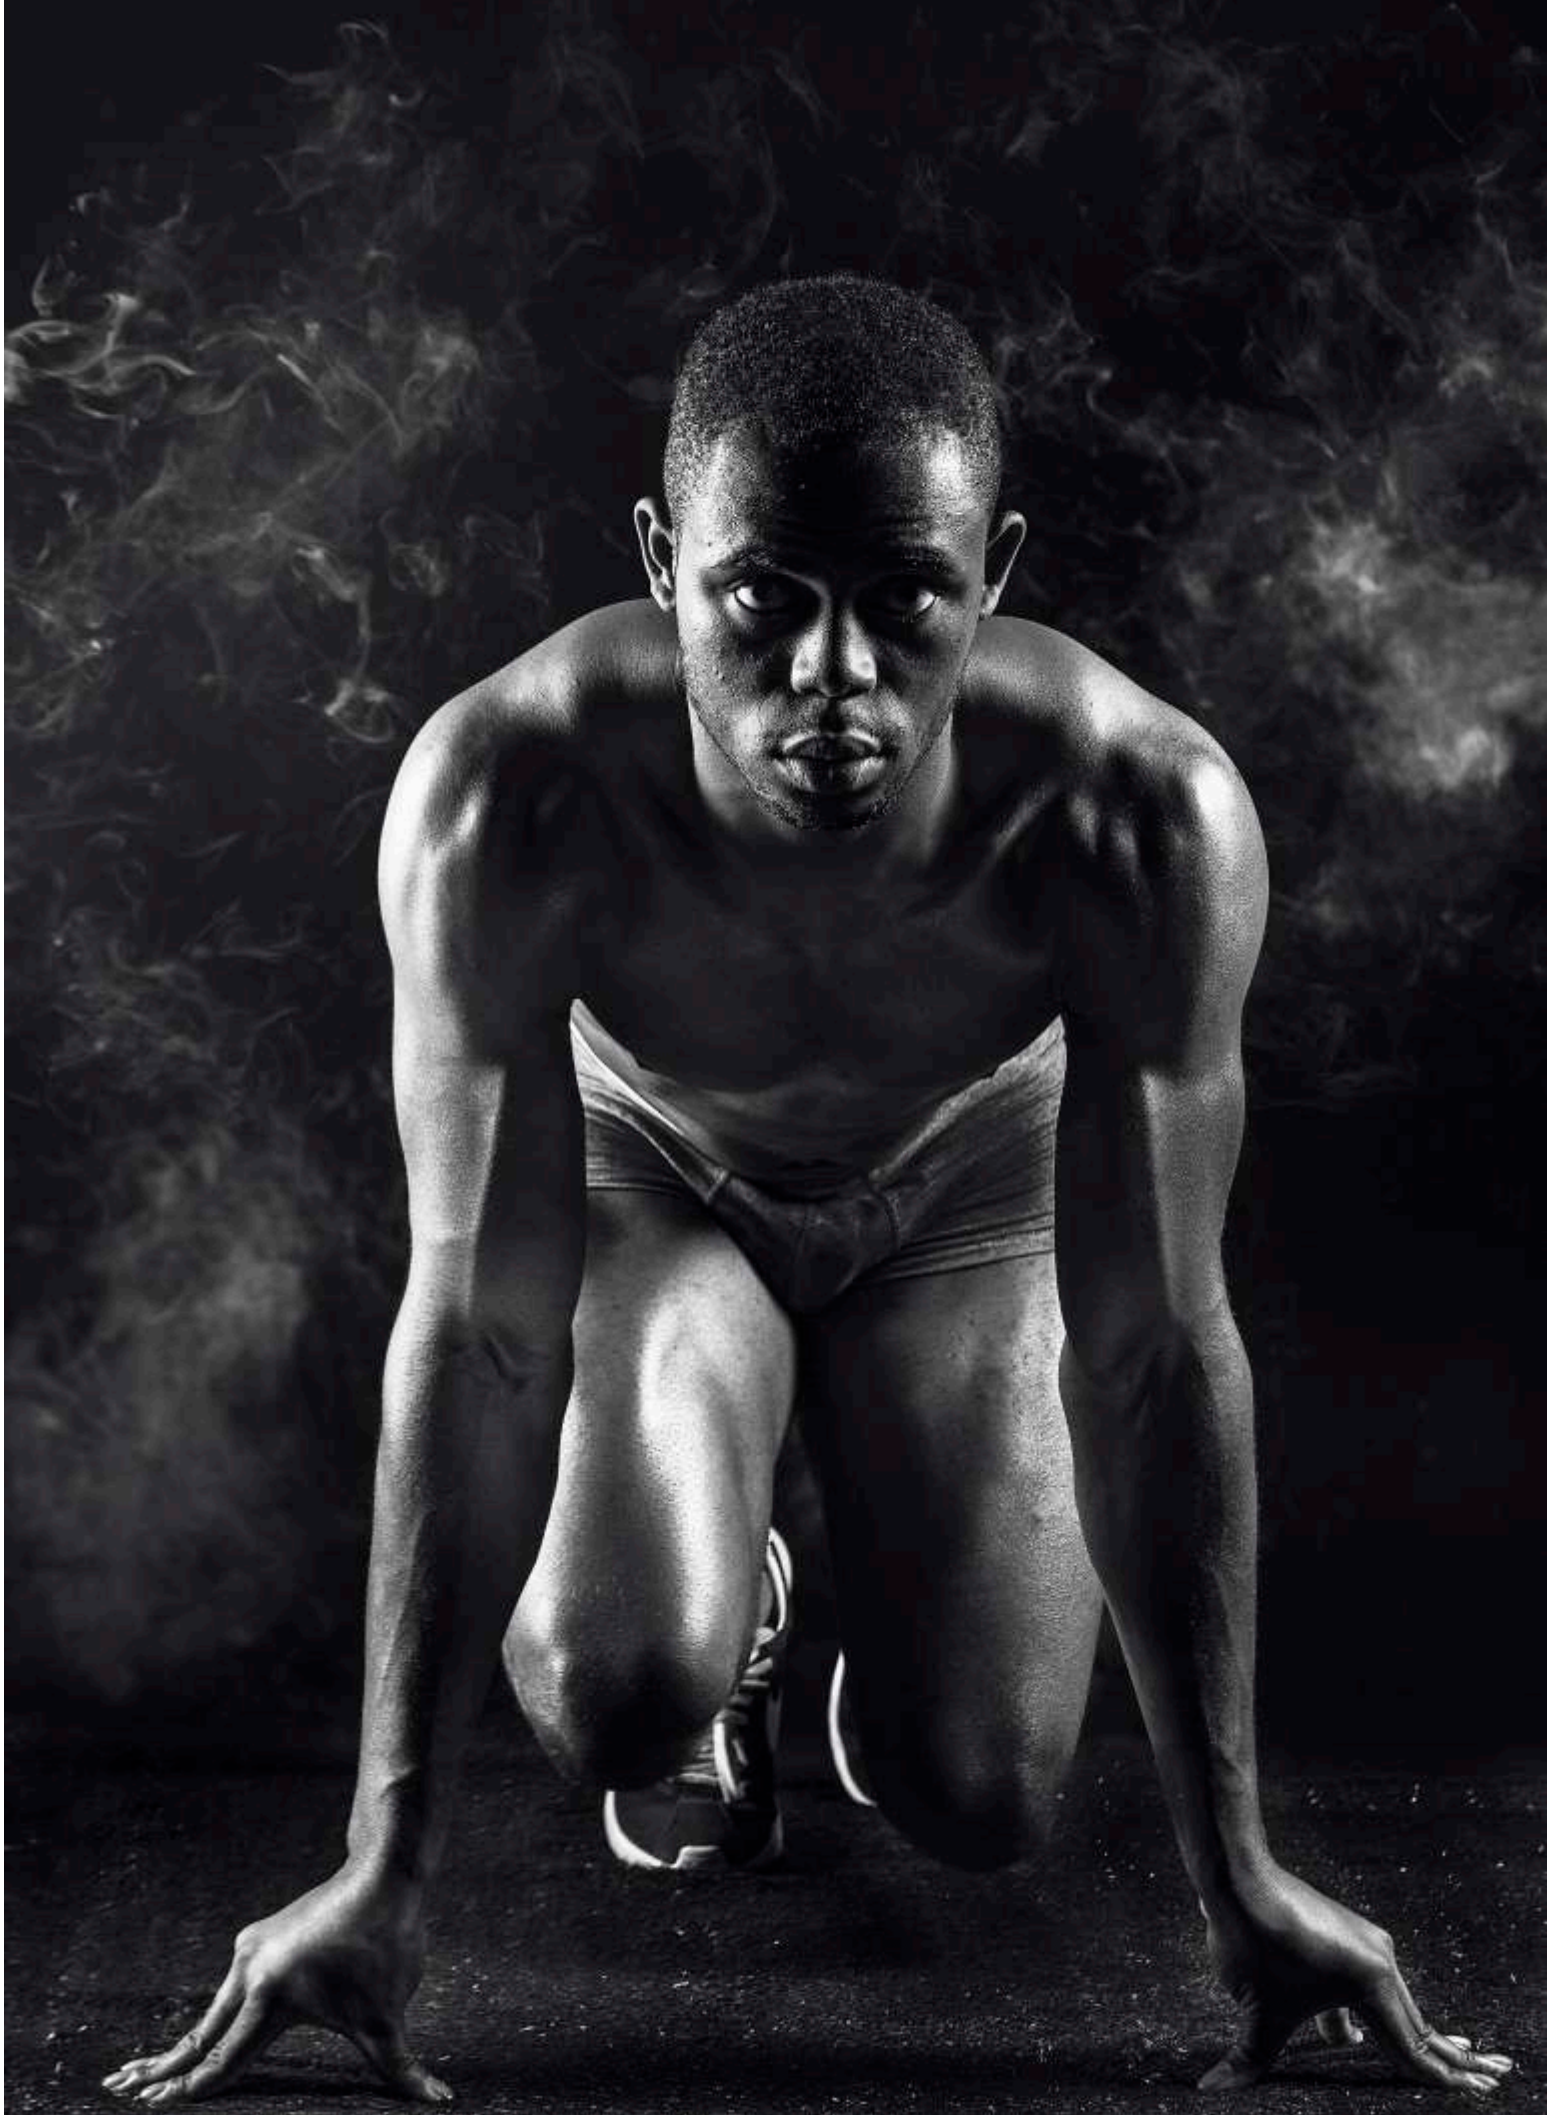

M_B

Michèle Buhofer Photography

MODERN
MUSE
NUIT

ESTÉE LAUDER

ESTÉE LAUDER

Michèle Buhofer Photography

info@michelebuhofer.com

michelebuhofer.com